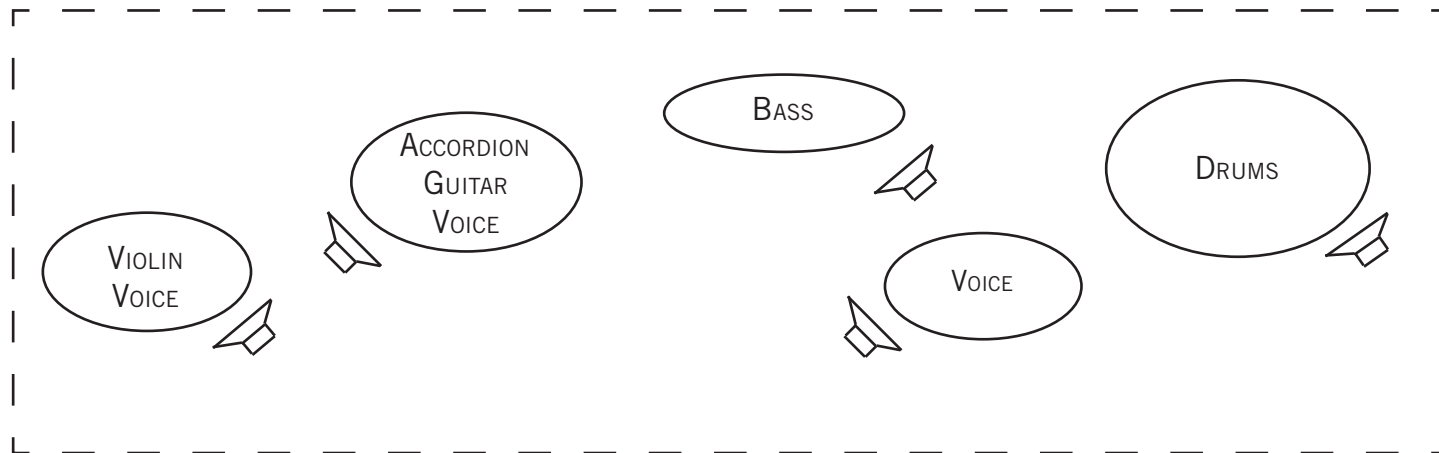

## « Magillah: Fotografie »

\* = PROVIDED BY THE MUSICIANS

NOTE : DI = DIRECT BOX

TOTAL : 17 INPUTS

VIOLIN: 2 INPUTS	ACCORDION/GUITAR/VOICE: 6 INPUTS	VOICE : 1 INPUT	BASSE : 1 INPUT	DRUMS : MIN 6 INPUTS
1 clip mic 409* (or equiv.) 1 vocal mic	1 vocal mic Accordion internal mic Right* (2 XLR) Accordéon internal mic Left* (1 XLR) Guitar (through Line6 preamp*) (2 XLR)	1 vocal mic	1 Sans-Amp preamp-DI*	2 Cajun mics (MD-421 + SM-91) Complete drum miking (4 min)